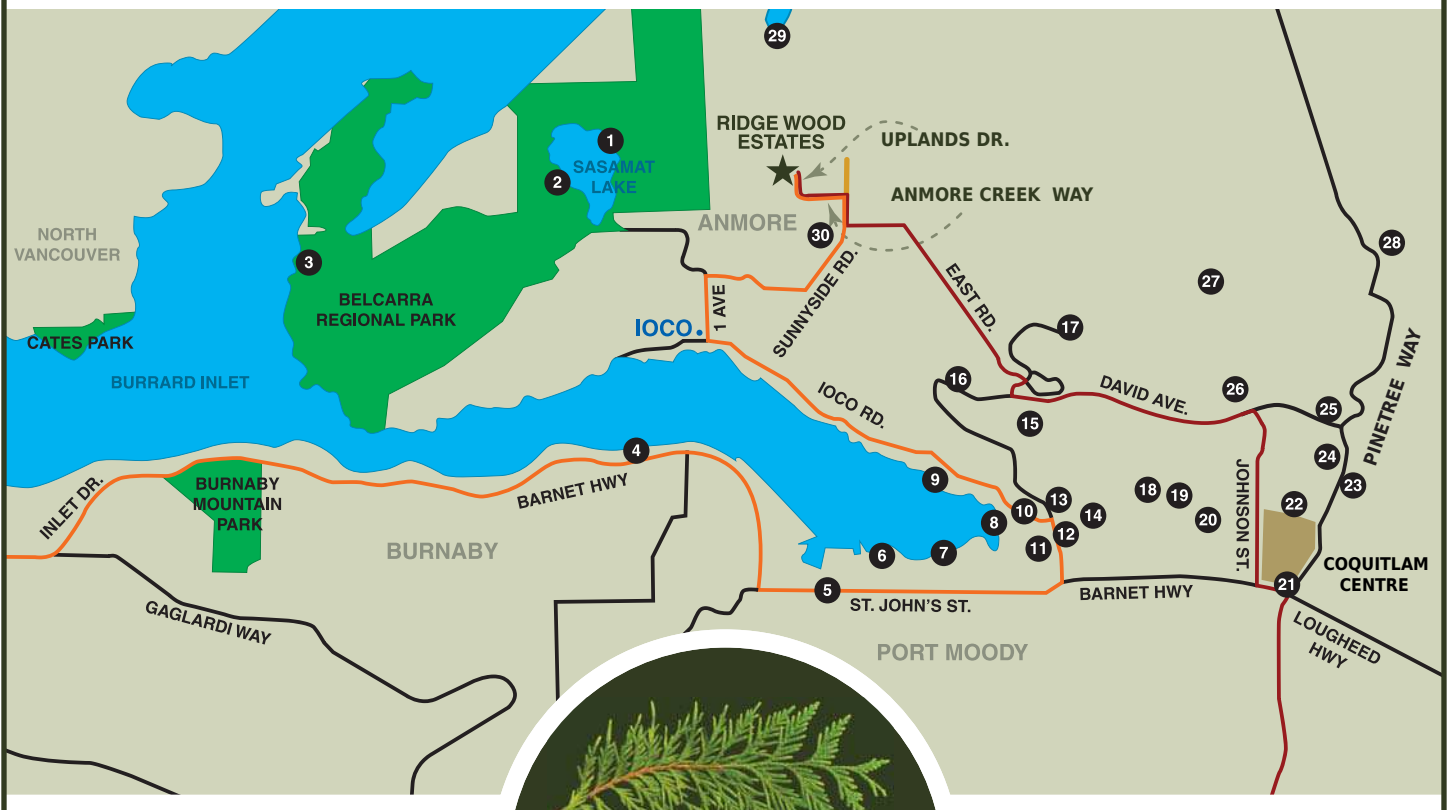

LOCAL AMENITIES

RIDGE WOOD ESTATES

1. White Pine Beach
2. Sasamat Lake
3. Belcarra Park
4. Reed Point Marina
5. Port Moody Arts Centre
6. West Coast Express Port Moody Station
7. Rocky Point Park
8. Shoreline Park
9. Old Orchard Park
10. Recreation Centre
11. Inlet Theatre
12. Newport Village
13. Heritage Mountain Village
14. Eagle Ridge Hospital
15. Heritage Mountain Primary School
16. Heritage Woods Secondary School
17. Aspenwood Elementary School
18. Eagle Ridge Elementary School
19. Scott Creek Middle School
20. Glen Eagle High School
21. West Coast Express Coquitlam Station
22. Coquitlam Centre
23. Evergreen Arts Centre
24. Aquatic Centre
25. Douglas College
26. Westwood Plateau Village
27. Westwood Plateau Golf Academy
28. Westwood Plateau Golf & Country Club
29. Buntzen Lake
30. Anmore Elementary School